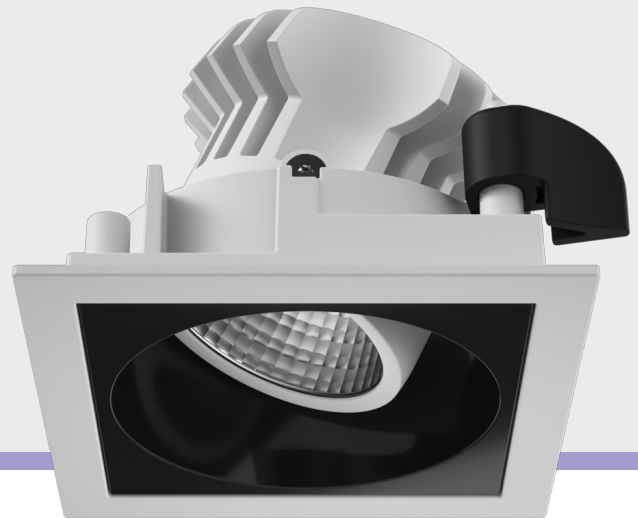

Neo Quad DT

Recessed Downlight

Introducing ceiling-recessed downlight that highlight the desired subject or place and provide optimum illumination by being nondescript.

The simplicity of its form provides smooth integration in architectural features.

Product Specs :

Model name :	Neo Quad DT Recessed Downlight
Weight:	0.3kg
Certificate Available:	Self Declaration Certificates
Colors Available:	Black / White
System Lumen:	1221 lm
System Wattage:	12 W
DC Current:	300 mA
Efficacy:	101 lm/W
CCT(K) :	4000K
CRI:	> 90
Bining:	≤3SDCM
Lifetime:	L80/B10 (>50,000hrs@Ta-30°C)
Beam Angle:	23°
IP Rating:	IP20
UGR:	<15
Efficiency:	>93%