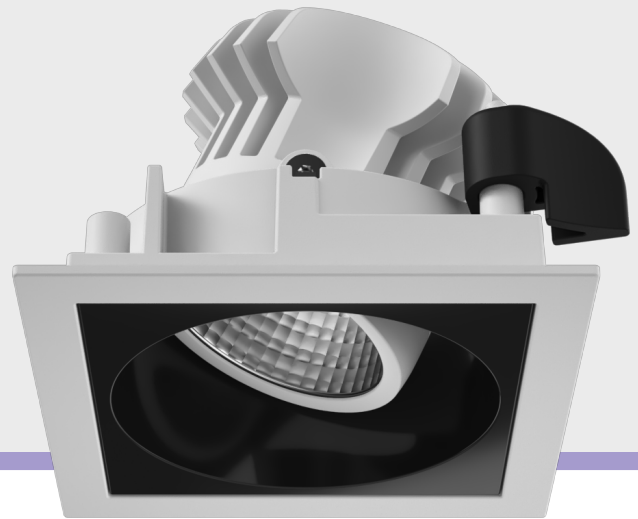

# Neo Quad DT

## Recessed Downlight

Introducing ceiling-recessed downlight that highlight the desired subject or place and provide optimum illumination by being nondescript.

The simplicity of its form provides smooth integration in architectural features.

### Product Specs :

Model name :	Neo Quad DT Recessed Downlight
Weight:	0.3kg
Certificate Available:	Self Declaration Certificates
Colors Available:	Black / White
System Lumen:	1192 lm
System Wattage:	12 W
DC Current:	300 mA
Efficacy:	102 lm/W
CCT(K) :	4000K
CRI:	> 90
Bining:	≤3SDCM
Lifetime:	L80/B10 (>50,000hrs@Ta-30°C)
Beam Angle:	42°
IP Rating:	IP20
UGR:	<8
Efficiency:	>93%