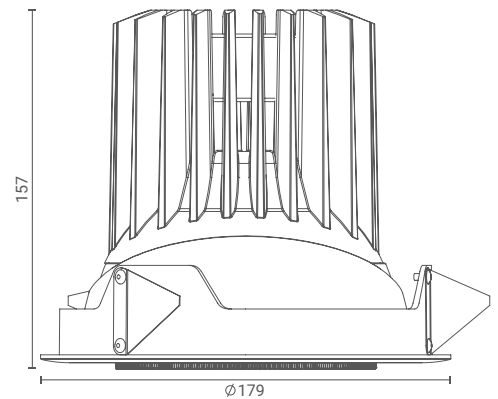

Nova Large 180

Recessed Downlight

Introducing ceiling-recessed downlight that highlight the desired subject or place and provide optimum illumination by being nondescript.

The simplicity of its form provides smooth integration in architectural features.

Product Specs :

Model name :	Nova Large 180 Recessed Downlight
Weight:	1.1kg
Certificate Available:	Self Declaration Certificates
Colors Available:	Black / White
System Lumen:	6284 lm
System Wattage:	55 W
DC Current:	1450 mA
Efficacy:	115 lm/W
CCT(K) :	3000K
CRI:	> 90
Bining:	≤3SDCM
Lifetime:	L80/B10 (>50,000hrs@Ta-30°C)
Beam Angle:	60°
IP Rating:	IP20
UGR:	<19
Efficiency:	>93%