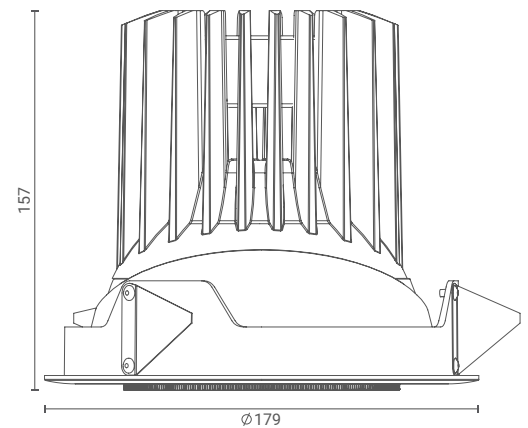

Nova Flex 1x

Recessed Downlight

Introducing ceiling-recessed downlight that highlight the desired subject or place and provide optimum illumination by being nondescript.

The simplicity of its form provides smooth integration in architectural features.

Product Specs :

Model name :	Nova Flex 1x Recessed Downlight
Weight:	1.1kg
Certificate Available:	Self Declaration Certificates
Colors Available:	Black / White
System Lumen:	6440 lm
System Wattage:	54 W
DC Current:	1450 mA
Efficacy:	118 lm/W
CCT(K) :	4000K
CRI:	> 90
Bining:	≤3SDCM
Lifetime:	L80/B10 (>50,000hrs@Ta-30°C)
Beam Angle:	30°
IP Rating:	IP20
UGR:	<14
Efficiency:	>93%