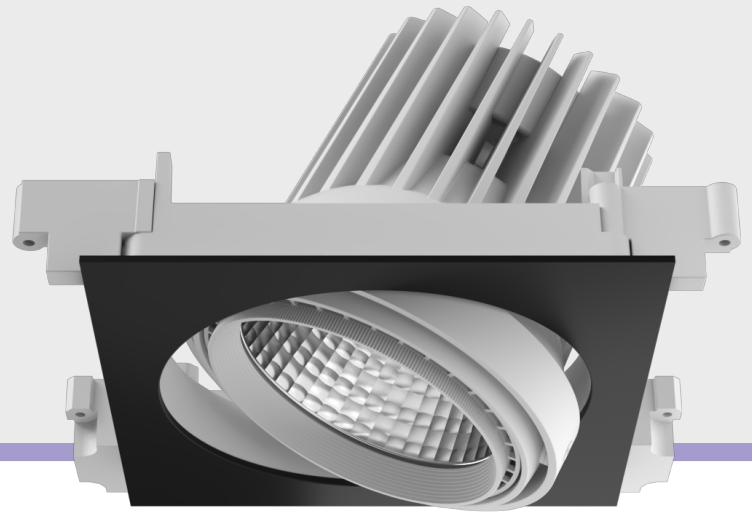

Nova Flex 1x

Recessed Downlight

Introducing ceiling-recessed downlight that highlight the desired subject or place and provide optimum illumination by being nondescript.

The simplicity of its form provides smooth integration in architectural features.

Product Specs :

Model name :	Nova Flex 1x Recessed Downlight
Weight:	1.1kg
Certificate Available:	Self Declaration Certificates
Colors Available:	Black / White
System Lumen:	6440 lm
System Wattage:	54 W
DC Current:	1450 mA
Efficacy:	118 lm/W
CCT(K) :	4000K
CRI:	> 90
Bining:	≤3SDCM
Lifetime:	L80/B10 (>50,000hrs@Ta-30°C)
Beam Angle:	30°
IP Rating:	IP20
UGR:	<14
Efficiency:	>93%