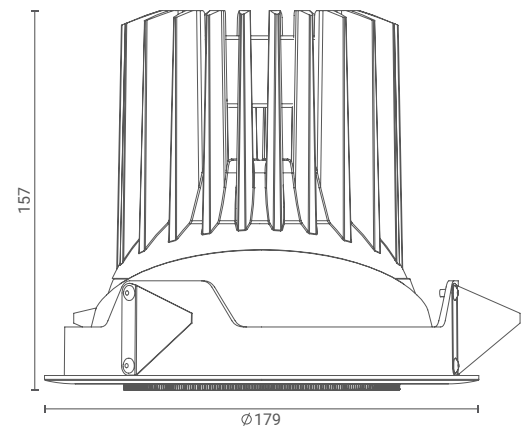

Nova Flex 1x

Recessed Downlight

Introducing ceiling-recessed downlight that highlight the desired subject or place and provide optimum illumination by being nondescript.

The simplicity of its form provides smooth integration in architectural features.

Product Specs :

Model name :	Nova Flex 1x Recessed Downlight
Weight:	1.1kg
Certificate Available:	Self Declaration Certificates
Colors Available:	Black / White
System Lumen:	5632 lm
System Wattage:	55 W
DC Current:	1450 mA
Efficacy:	103 lm/W
CCT(K) :	3000K
CRI:	> 90
Bining:	≤3SDCM
Lifetime:	L80/B10 (>50,000hrs@Ta-30°C)
Beam Angle:	46°
IP Rating:	IP20
UGR:	<15
Efficiency:	>93%