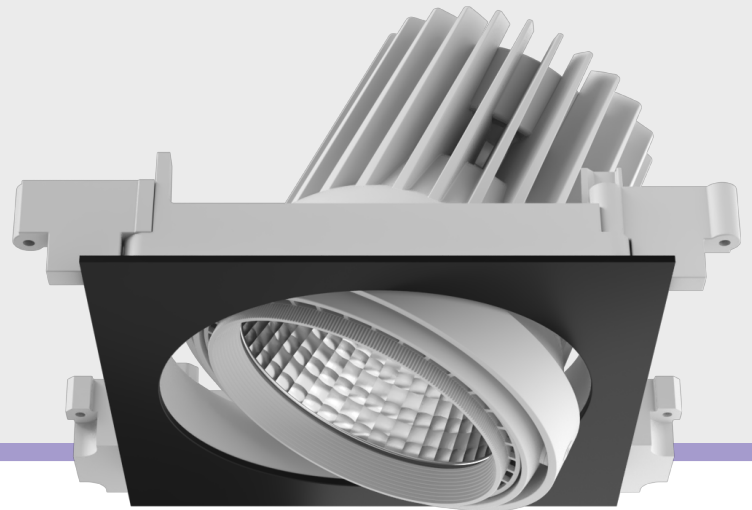

Nova Flex 1x

Recessed Downlight

Introducing ceiling-recessed downlight that highlight the desired subject or place and provide optimum illumination by being nondescript.

The simplicity of its form provides smooth integration in architectural features.

Product Specs :

Model name :	Nova Flex 1x Recessed Downlight
Weight:	1.1kg
Certificate Available:	Self Declaration Certificates
Colors Available:	Black / White
System Lumen:	5632 lm
System Wattage:	55 W
DC Current:	1450 mA
Efficacy:	103 lm/W
CCT(K) :	3000K
CRI:	> 90
Bining:	≤3SDCM
Lifetime:	L80/B10 (>50,000hrs@Ta-30°C)
Beam Angle:	46°
IP Rating:	IP20
UGR:	<15
Efficiency:	>93%