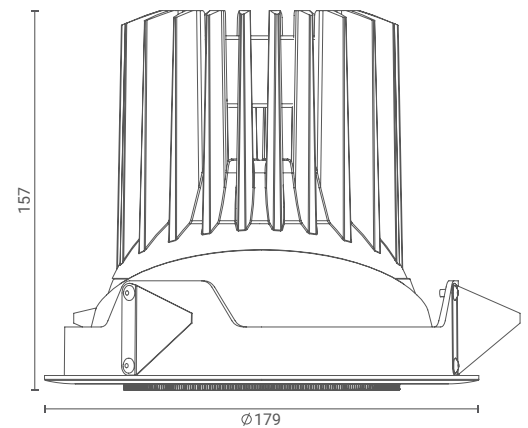

## Recessed Downlight

Introducing ceiling-recessed downlight that highlight the desired subject or place and provide optimum illumination by being nondescript.

The simplicity of its form provides smooth integration in architectural features.

### Product Specs :

Model name :	Nova Flex 1x Recessed Downlight
Weight:	1.1kg
Certificate Available:	Self Declaration Certificates
Colors Available:	Black / White
System Lumen:	6090 lm
System Wattage:	55 W
DC Current:	1450 mA
Efficacy:	111 lm/W
CCT(K) :	3000K
CRI:	> 90
Bining:	≤3SDCM
Lifetime:	L80/B10 (>50,000hrs@Ta-30°C)
Beam Angle:	19°
IP Rating:	IP20
UGR:	<14
Efficiency:	>93%