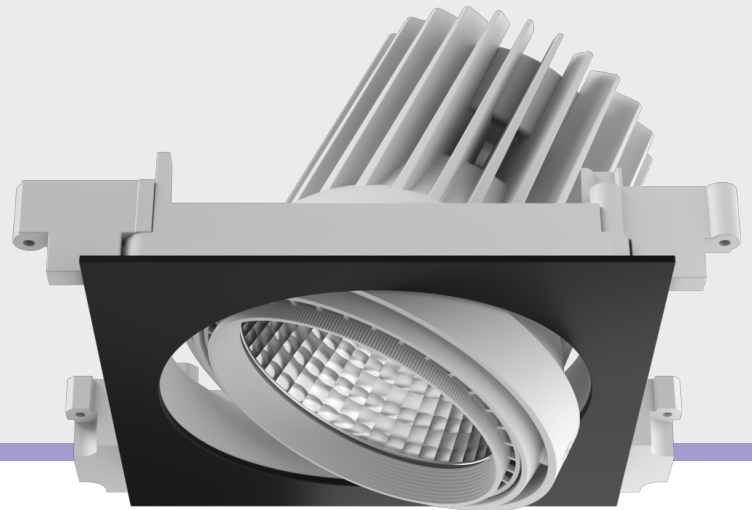

# Nova Flex 1x

## Recessed Downlight

Introducing ceiling-recessed downlight that highlight the desired subject or place and provide optimum illumination by being nondescript.

The simplicity of its form provides smooth integration in architectural features.

### Product Specs :

Model name :	Nova Flex 1x Recessed Downlight
Weight:	1.1kg
Certificate Available:	Self Declaration Certificates
Colors Available:	Black / White
System Lumen:	6090 lm
System Wattage:	55 W
DC Current:	1450 mA
Efficacy:	111 lm/W
CCT(K) :	3000K
CRI:	> 90
Bining:	≤3SDCM
Lifetime:	L80/B10 (>50,000hrs@Ta-30°C)
Beam Angle:	19°
IP Rating:	IP20
UGR:	<14
Efficiency:	>93%