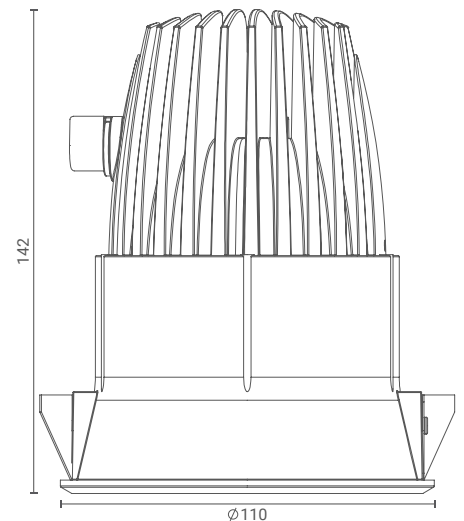

Ray S Deep Recessed

Recessed Downlight

Introducing ceiling-recessed downlight that highlight the desired subject or place and provide optimum illumination by being nondescript.

The simplicity of its form provides smooth integration in architectural features.

Product Specs :

Model name :	Ray S Deep Recessed Downlight
Weight:	0.6kg
Certificate Available:	Self Declaration Certificates
Colors Available:	Black / White
System Lumen:	2074 lm
System Wattage:	19 W
DC Current:	500 mA
Efficacy:	108 lm/W
CCT(K) :	3000K
CRI:	> 90
Bining:	≤3SDCM
Lifetime:	L80/B10 (>50,000hrs@Ta-30°C)
Beam Angle:	26°
IP Rating:	IP20
UGR:	<21
Efficiency:	>93%