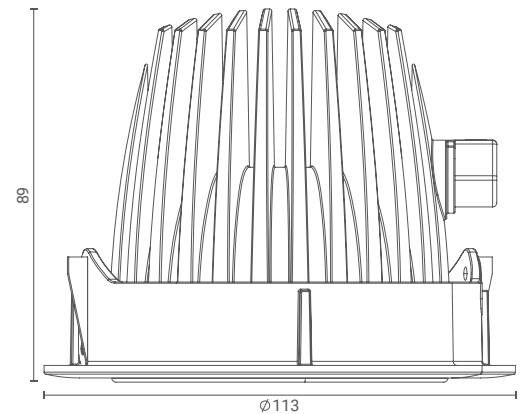

## Recessed Downlight

Introducing ceiling-recessed downlight that highlight the desired subject or place and provide optimum illumination by being nondescript.

The simplicity of its form provides smooth integration in architectural features.

### Product Specs :

Model name :	Ray S Recessed Downlight
Weight:	0.5kg
Certificate Available:	Self Declaration Certificates
Colors Available:	Black / White
System Lumen:	1647 lm
System Wattage:	19 W
DC Current:	500 mA
Efficacy:	88 lm/W
CCT(K) :	3500K
CRI:	> 90
Bining:	≤3SDCM
Lifetime:	L80/B10 (>50,000hrs@Ta-30°C)
Beam Angle:	21°
IP Rating:	IP20
UGR:	<18
Efficiency:	>93%