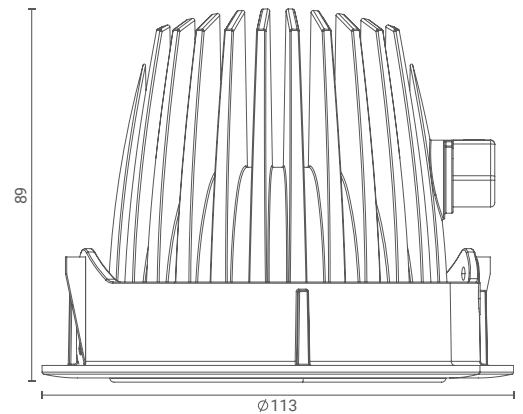

## Recessed Downlight

Introducing ceiling-recessed downlight that highlight the desired subject or place and provide optimum illumination by being nondescript.

The simplicity of its form provides smooth integration in architectural features.

### Product Specs :

Model name :	Ray S Recessed Downlight
Weight:	0.5kg
Certificate Available:	Self Declaration Certificates
Colors Available:	Black / White
System Lumen:	2141 lm
System Wattage:	19 W
DC Current:	500 mA
Efficacy:	113 lm/W
CCT(K) :	4000K
CRI:	> 90
Bining:	≤3SDCM
Lifetime:	L80/B10 (>50,000hrs@Ta-30°C)
Beam Angle:	43°
IP Rating:	IP20
UGR:	<20
Efficiency:	>93%