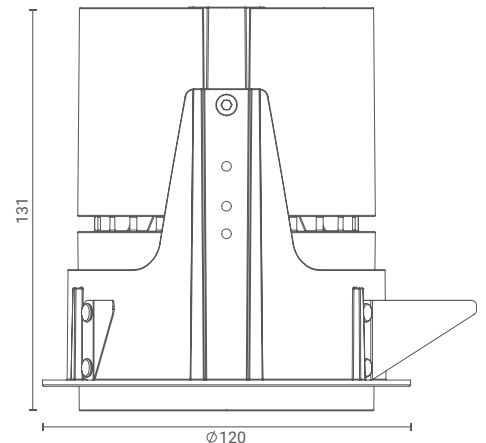

S Spot

Recessed Downlight

Introducing ceiling-recessed downlight that highlight the desired subject or place and provide optimum illumination by being nondescript.

The simplicity of its form provides smooth integration in architectural features.

Product Specs :

Model name :	S Spot Recessed Downlight
Weight:	1.1kg
Certificate Available:	Self Declaration Certificates
Colors Available:	Black / White
System Lumen:	3254 lm
System Wattage:	42 W
DC Current:	1050 mA
Efficacy:	78 lm/W
CCT(K) :	3000K
CRI:	> 90
Bining:	≤3SDCM
Lifetime:	L80/B10 (>50,000hrs@Ta-30°C)
Beam Angle:	62°
IP Rating:	IP20
UGR:	<20
Efficiency:	>93%