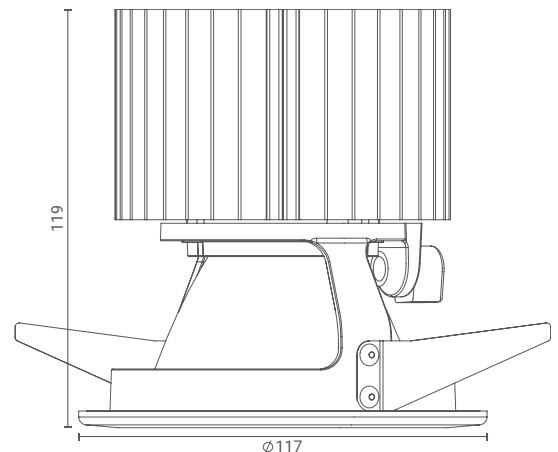

## Recessed Downlight

Introducing ceiling-recessed downlight that highlight the desired subject or place and provide optimum illumination by being nondescript.

The simplicity of its form provides smooth integration in architectural features.

### Product Specs :

Model name :	<b>Xtra M Recessed Downlight</b>
Weight:	<b>0.7kg</b>
Certificate Available:	<b>Self Declaration Certificates</b>
Colors Available:	<b>Black / White</b>
System Lumen:	<b>3682 lm</b>
System Wattage:	<b>41 W</b>
DC Current:	<b>1050 mA</b>
Efficacy:	<b>90 lm/W</b>
CCT(K) :	<b>3500K</b>
CRI:	<b>&gt; 90</b>
Bining:	<b>≤3SDCM</b>
Lifetime:	<b>L80/B10 (&gt;50,000hrs@Ta-30°C)</b>
Beam Angle:	<b>20°</b>
IP Rating:	<b>IP20</b>
UGR:	<b>&lt;10</b>
Efficiency:	<b>&gt;93%</b>