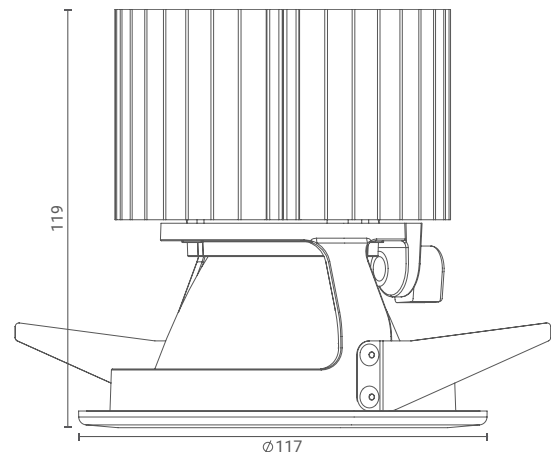

Xtra M

Recessed Downlight

Introducing ceiling-recessed downlight that highlight the desired subject or place and provide optimum illumination by being nondescript.

The simplicity of its form provides smooth integration in architectural features.

Product Specs :

Model name :	Xtra M Recessed Downlight
Weight:	0.7kg
Certificate Available:	Self Declaration Certificates
Colors Available:	Black / White
System Lumen:	3411 lm
System Wattage:	41 W
DC Current:	1050 mA
Efficacy:	82 lm/W
CCT(K) :	3000K
CRI:	> 90
Bining:	≤3SDCM
Lifetime:	L80/B10 (>50,000hrs@Ta-30°C)
Beam Angle:	58°
IP Rating:	IP20
UGR:	<19
Efficiency:	>93%