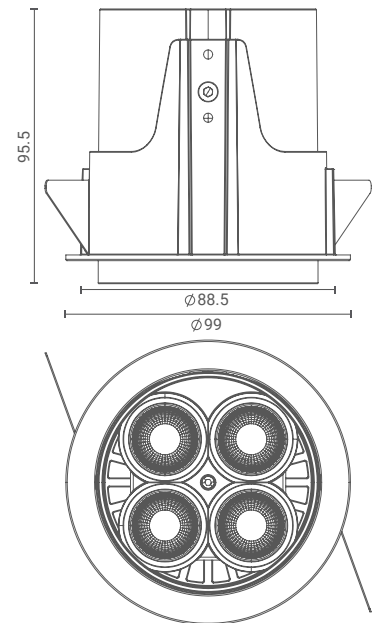

## Recessed Downlight (Narrow)

Introducing ceiling- recessed downlight that highlight the desired subject or place and provide optimum illumination by being nondescript.

The simplicity of its form provides smooth integration in architectural features.

### Product Specs :

Model name :	<b>Array 4x Recessed Downlight Narrow</b>
Weight:	<b>580gm</b>
Certificate Available:	<b>Self Declaration Certificates</b>
Colors Available:	<b>Black / White</b>
System Lumen:	<b>1770 lm</b>
System Wattage:	<b>24 W</b>
DC Current:	<b>900 mA</b>
Efficacy:	<b>72 lm/W</b>
CCT(K) :	<b>2700K</b>
CRI:	<b>&gt; 90</b>
Bining:	<b>≤3SDCM</b>
Lifetime:	<b>L80/B10 (&gt;50,000hrs@Ta-30°C)</b>
Beam Angle:	<b>35°</b>
IP Rating:	<b>IP20</b>
UGR:	<b>&lt;9</b>
Efficiency:	<b>&gt;92%</b>