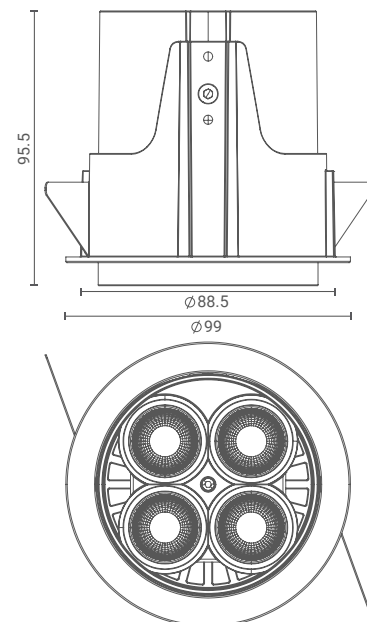

Array 4x

Recessed Downlight (Wide)

Introducing ceiling- recessed downlight that highlight the desired subject or place and provide optimum illumination by being nondescript.

The simplicity of its form provides smooth integration in architectural features.

Product Specs :

Model name :	Array 4x Recessed Downlight Wide
Weight:	
Certificate Available:	Self Declaration Certificates
Colors Available:	Black / White
System Lumen:	2419 lm
System Wattage:	24 W
DC Current:	900 mA
Efficacy:	101 lm/W
CCT(K) :	5700K
CRI:	> 90
Bining:	≤3SDCM
Lifetime:	L80/B10 (>50,000hrs@Ta-30°C)
Beam Angle:	85°
IP Rating:	IP20
UGR:	<26
Efficiency:	>92%