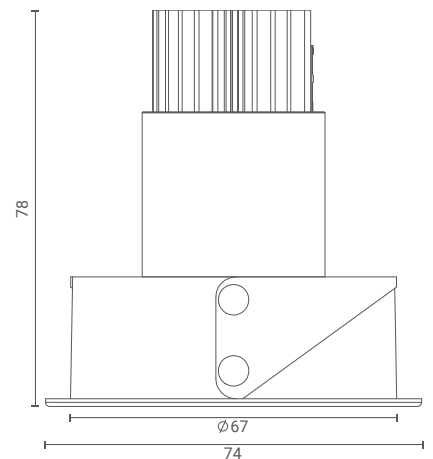

Magnus 1x Adjustable

Recessed Downlight (Wide)

Introducing ceiling-recessed downlight that highlight the desired subject or place and provide optimum illumination by being nondescript.

The simplicity of its form provides smooth integration in architectural features.

Product Specs :

Model name :	Magnus 1x Recessed Wide Adj.
Weight:	160gm
Certificate Available:	Self Declaration Certificates
Colors Available:	Metallic Silver / Black / White
System Lumen:	419 lm
System Wattage:	5 W
DC Current:	350 mA
Efficacy:	77 lm/W
CCT(K) :	2700K
CRI:	> 90
Bining:	≤3SDCM
Lifetime:	L80/B10 (>50,000hrs@Ta-30°C)
Beam Angle:	85°
IP Rating:	IP20
UGR:	<32
Efficiency:	