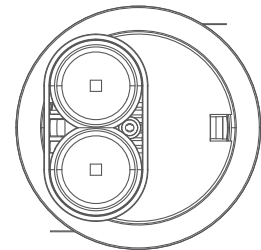

Magnus 2x

Semi Recessed Downlight (Narrow)

Introducing ceiling- semi recessed downlight that highlight the desired subject or place and provide optimum illumination by being nondescript.

The simplicity of its form provides smooth integration in architectural features.

Product Specs :

Model name :	Magnus 2x Semi Recessed Narrow
Weight:	
Certificate Available:	Self Declaration Certificates
Colors Available:	Metallic Silver / Black / White
System Lumen:	735 lm
System Wattage:	10 W
DC Current:	350 mA
Efficacy:	77 lm/W
CCT(K) :	2700K
CRI:	> 90
Bining:	≤3SDCM
Lifetime:	L80/B10 (>50,000hrs@Ta-30°C)
Beam Angle:	34°
IP Rating:	IP20
UGR:	<9