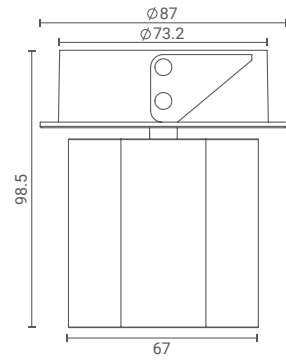

Magnus 2x

Semi Recessed Downlight (Narrow)

Introducing ceiling- semi recessed downlight that highlight the desired subject or place and provide optimum illumination by being nondescript.

The simplicity of its form provides smooth integration in architectural features.

Product Specs :

Model name :	Magnus 2x Semi Recessed Narrow
Weight:	
Certificate Available:	Self Declaration Certificates
Colors Available:	Metallic Silver / Black / White
System Lumen:	735 lm
System Wattage:	10 W
DC Current:	350 mA
Efficacy:	77 lm/W
CCT(K) :	2700K
CRI:	> 90
Bining:	≤3SDCM
Lifetime:	L80/B10 (>50,000hrs@Ta-30°C)
Beam Angle:	34°
IP Rating:	IP20
UGR:	<9