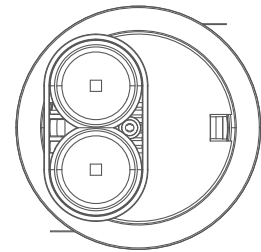

Magnus 2x

Semi Recessed Downlight (Wide)

Introducing ceiling- semi recessed downlight that highlight the desired subject or place and provide optimum illumination by being nondescript.

The simplicity of its form provides smooth integration in architectural features.

Product Specs :

Model name :	Magnus 2x Semi Recessed Wide
Weight:	
Certificate Available:	Self Declaration Certificates
Colors Available:	Metallic Silver / Black / White
System Lumen:	840 lm
System Wattage:	10 W
DC Current:	350 mA
Efficacy:	86 lm/W
CCT(K) :	2700K
CRI:	> 90
Bining:	≤3SDCM
Lifetime:	L80/B10 (>50,000hrs@Ta-30°C)
Beam Angle:	83°
IP Rating:	IP20
UGR:	<27