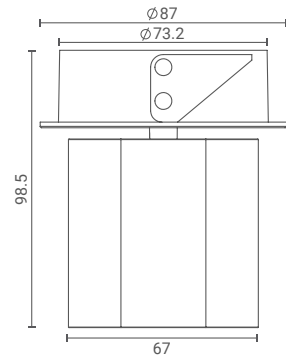

Magnus 2x

Semi Recessed Downlight (Wide)

Introducing ceiling- semi recessed downlight that highlight the desired subject or place and provide optimum illumination by being nondescript.

The simplicity of its form provides smooth integration in architectural features.

Product Specs :

Model name :	Magnus 2x Semi Recessed Wide
Weight:	
Certificate Available:	Self Declaration Certificates
Colors Available:	Metallic Silver / Black / White
System Lumen:	840 lm
System Wattage:	10 W
DC Current:	350 mA
Efficacy:	86 lm/W
CCT(K) :	2700K
CRI:	> 90
Bining:	≤3SDCM
Lifetime:	L80/B10 (>50,000hrs@Ta-30°C)
Beam Angle:	83°
IP Rating:	IP20
UGR:	<27