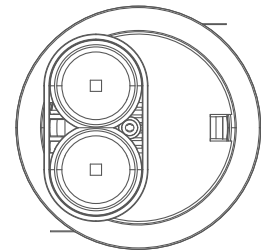

# Magnus 2x

Semi Recessed Downlight (Medium)

Introducing ceiling- semi recessed downlight that highlight the desired subject or place and provide optimum illumination by being nondescript.

The simplicity of its form provides smooth integration in architectural features.

## Product Specs :

Model name :	<b>Magnus 2x Semi Recessed Medium</b>
Weight:	
Certificate Available:	<b>Self Declaration Certificates</b>
Colors Available:	<b>Metallic Silver / Black / White</b>
System Lumen:	<b>877 lm</b>
System Wattage:	<b>10 W</b>
DC Current:	<b>350 mA</b>
Efficacy:	<b>92 lm/W</b>
CCT(K) :	<b>4000K</b>
CRI:	<b>&gt; 90</b>
Bining:	<b>≤3SDCM</b>
Lifetime:	<b>L80/B10 (&gt;50,000hrs@Ta-30°C)</b>
Beam Angle:	<b>51°</b>
IP Rating:	<b>IP20</b>
UGR:	<b>&lt;19</b>