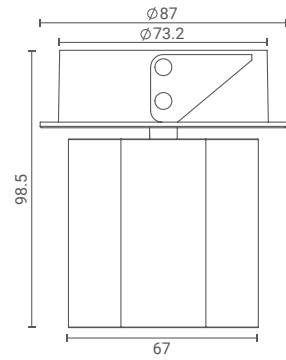

# Magnus 2x

Semi Recessed Downlight (Medium)

Introducing ceiling- semi recessed downlight that highlight the desired subject or place and provide optimum illumination by being nondescript.

The simplicity of its form provides smooth integration in architectural features.

## Product Specs :

Model name :	<b>Magnus 2x Semi Recessed Medium</b>
Weight:	
Certificate Available:	<b>Self Declaration Certificates</b>
Colors Available:	<b>Metallic Silver / Black / White</b>
System Lumen:	<b>877 lm</b>
System Wattage:	<b>10 W</b>
DC Current:	<b>350 mA</b>
Efficacy:	<b>92 lm/W</b>
CCT(K) :	<b>4000K</b>
CRI:	<b>&gt; 90</b>
Bining:	<b>≤3SDCM</b>
Lifetime:	<b>L80/B10 (&gt;50,000hrs@Ta-30°C)</b>
Beam Angle:	<b>51°</b>
IP Rating:	<b>IP20</b>
UGR:	<b>&lt;19</b>