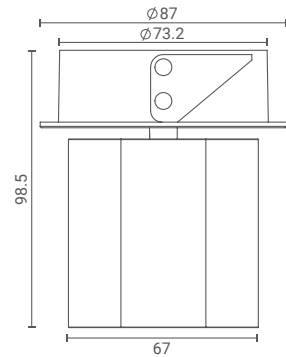

Magnus 2x

Semi Recessed Downlight (Narrow)

Introducing ceiling- semi recessed downlight that highlight the desired subject or place and provide optimum illumination by being nondescript.

The simplicity of its form provides smooth integration in architectural features.

Product Specs :

Model name :	Magnus 2x Semi Recessed Narrow
Weight:	
Certificate Available:	Self Declaration Certificates
Colors Available:	Metallic Silver / Black / White
System Lumen:	766 lm
System Wattage:	10 W
DC Current:	350 mA
Efficacy:	76 lm/W
CCT(K) :	3000K
CRI:	> 90
Bining:	≤3SDCM
Lifetime:	L80/B10 (>50,000hrs@Ta-30°C)
Beam Angle:	34°
IP Rating:	IP20
UGR:	<5