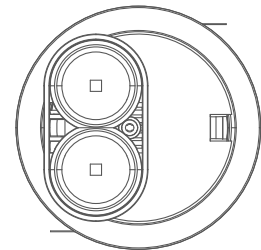

Magnus 2x

Semi Recessed Downlight (Narrow)

Introducing ceiling- semi recessed downlight that highlight the desired subject or place and provide optimum illumination by being nondescript.

The simplicity of its form provides smooth integration in architectural features.

Product Specs :

Model name :	Magnus 2x Semi Recessed Narrow
Weight:	
Certificate Available:	Self Declaration Certificates
Colors Available:	Metallic Silver / Black / White
System Lumen:	766 lm
System Wattage:	10 W
DC Current:	350 mA
Efficacy:	76 lm/W
CCT(K) :	3000K
CRI:	> 90
Bining:	≤3SDCM
Lifetime:	L80/B10 (>50,000hrs@Ta-30°C)
Beam Angle:	34°
IP Rating:	IP20
UGR:	<5