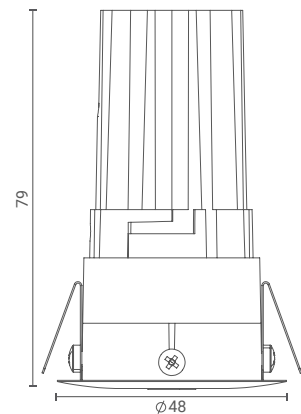

Perdu One

Flat Recessed Downlight 10mm (Wide)

Introducing ceiling- recessed downlight that highlight the desired subject or place and provide optimum illumination by being nondescript.

The simplicity of its form provides smooth integration in architectural features.

Product Specs :

Model name :	Perdu One Flat Recessed 10mm Wide
Weight:	150gm
Certificate Available:	Self Declaration Certificates
Colors Available:	Black / White
System Lumen:	361 lm
System Wattage:	8 W
DC Current:	500 mA
Efficacy:	46 lm/W
CCT(K) :	3000K
CRI:	> 90
Bining:	≤3SDCM
Lifetime:	L80/B10 (>50,000hrs@Ta-30°C)
Beam Angle:	54°
IP Rating:	IP20
UGR:	<32
Efficiency:	>75%