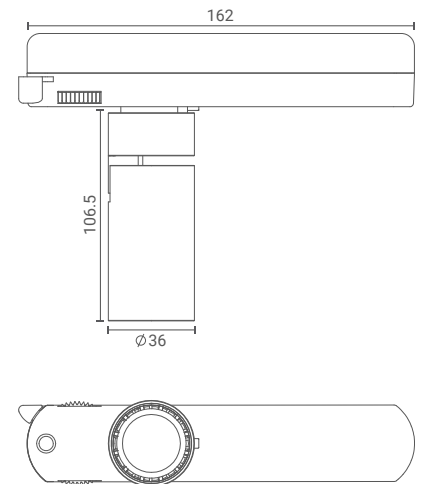

Magnus 1x ACDC

Track Spot (Wide)

Introducing track mounted spotlight that highlight the desired subject or place and provide optimum illumination by being nondescript.

The simplicity of its form provides smooth integration in architectural features.

Product Specs :

Model name :	Magnus 1x ACDC Track Spot Wide
Weight:	260gm
Certificate Available:	Self Declaration Certificates
Colors Available:	Metallic Silver / Black / White
System Lumen:	451 lm
System Wattage:	5 W
DC Current:	350 mA
Efficacy:	84 lm/W
CCT(K) :	5700K
CRI:	> 90
Bining:	≤3SDCM
Lifetime:	L80/B10 (>50,000hrs@Ta-30°C)
Beam Angle:	85°
IP Rating:	IP20
UGR:	<32