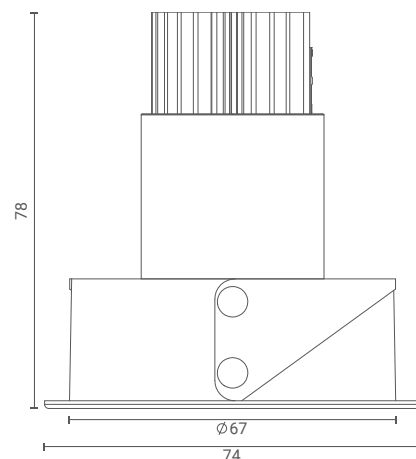

# Magnus 1x Adjustable

Recessed Downlight (Medium)

Introducing ceiling-recessed downlight that highlight the desired subject or place and provide optimum illumination by being nondescript.

The simplicity of its form provides smooth integration in architectural features.

## Product Specs :

Model name :	Magnus 1x Recessed Medium Adj.
Weight:	160gm
Certificate Available:	Self Declaration Certificates
Colors Available:	Metallic Silver / Black / White
System Lumen:	436 lm
System Wattage:	5 W
DC Current:	350 mA
Efficacy:	81 lm/W
CCT(K) :	5700K
CRI:	> 90
Bining:	≤3SDCM
Lifetime:	L80/B10 (>50,000hrs@Ta-30°C)
Beam Angle:	52°
IP Rating:	IP20
UGR:	<22