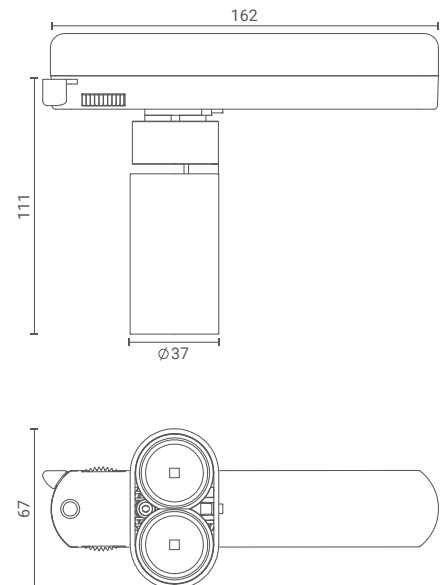

Magnus 2x ACDC

Track Spot (Narrow)

Introducing track mounted spotlight that highlight the desired subject or place and provide optimum illumination by being nondescript.

The simplicity of its form provides smooth integration in architectural features.

Product Specs :

Model name :	Magnus 2x ACDC Track Spot Narrow
Weight:	
Certificate Available:	Self Declaration Certificates
Colors Available:	Metallic Silver / Black / White
System Lumen:	793 lm
System Wattage:	10 W
DC Current:	350 mA
Efficacy:	83 lm/W
CCT(K) :	5700K
CRI:	> 90
Bining:	≤3SDCM
Lifetime:	L80/B10 (>50,000hrs@Ta-30°C)
Beam Angle:	34°
IP Rating:	IP20
UGR:	<9