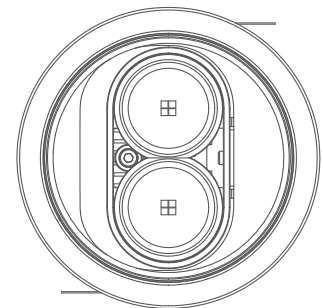

Magnus 2x Adjustable

Recessed Downlight (Wide)

Introducing ceiling- recessed downlight that highlight the desired subject or place and provide optimum illumination by being nondescript.

The simplicity of its form provides smooth integration in architectural features.

Product Specs :

Model name :	Magnus 2x Recessed Wide Adj.
Weight:	
Certificate Available:	Self Declaration Certificates
Colors Available:	Metallic Silver / Black / White
System Lumen:	887 lm
System Wattage:	10 W
DC Current:	350 mA
Efficacy:	92 lm/W
CCT(K) :	5700K
CRI:	> 90
Bining:	≤3SDCM
Lifetime:	L80/B10 (>50,000hrs@Ta-30°C)
Beam Angle:	83°
IP Rating:	IP20
UGR:	<30