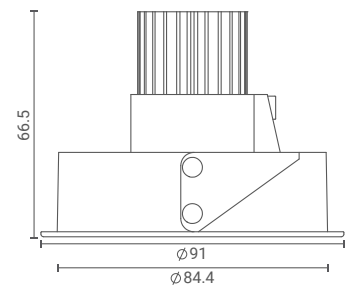

Magnus 2x Adjustable

Recessed Downlight (Wide)

Introducing ceiling- recessed downlight that highlight the desired subject or place and provide optimum illumination by being nondescript.

The simplicity of its form provides smooth integration in architectural features.

Product Specs :

Model name :	Magnus 2x Recessed Wide Adj.
Weight:	
Certificate Available:	Self Declaration Certificates
Colors Available:	Metallic Silver / Black / White
System Lumen:	887 lm
System Wattage:	10 W
DC Current:	350 mA
Efficacy:	92 lm/W
CCT(K) :	5700K
CRI:	> 90
Bining:	≤3SDCM
Lifetime:	L80/B10 (>50,000hrs@Ta-30°C)
Beam Angle:	83°
IP Rating:	IP20
UGR:	<30