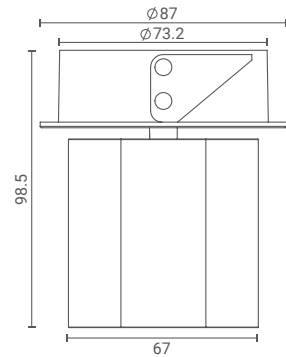

Magnus 2x

Semi Recessed Downlight (Narrow)

Introducing ceiling- semi recessed downlight that highlight the desired subject or place and provide optimum illumination by being nondescript.

The simplicity of its form provides smooth integration in architectural features.

Product Specs :

Model name :	Magnus 2x Semi Recessed Narrow
Weight:	
Certificate Available:	Self Declaration Certificates
Colors Available:	Metallic Silver / Black / White
System Lumen:	793 lm
System Wattage:	10 W
DC Current:	350 mA
Efficacy:	83 lm/W
CCT(K) :	5700K
CRI:	> 90
Bining:	≤3SDCM
Lifetime:	L80/B10 (>50,000hrs@Ta-30°C)
Beam Angle:	34°
IP Rating:	IP20
UGR:	<9