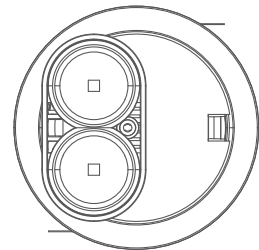

Magnus 2x

Semi Recessed Downlight (Narrow)

Introducing ceiling- semi recessed downlight that highlight the desired subject or place and provide optimum illumination by being nondescript.

The simplicity of its form provides smooth integration in architectural features.

Product Specs :

Model name :	Magnus 2x Semi Recessed Narrow
Weight:	
Certificate Available:	Self Declaration Certificates
Colors Available:	Metallic Silver / Black / White
System Lumen:	793 lm
System Wattage:	10 W
DC Current:	350 mA
Efficacy:	83 lm/W
CCT(K) :	5700K
CRI:	> 90
Bining:	≤3SDCM
Lifetime:	L80/B10 (>50,000hrs@Ta-30°C)
Beam Angle:	34°
IP Rating:	IP20
UGR:	<9