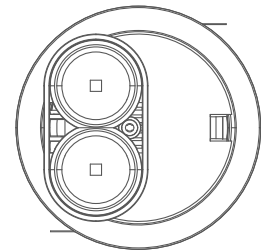

# Magnus 2x

Semi Recessed Downlight (Wide)

Introducing ceiling- semi recessed downlight that highlight the desired subject or place and provide optimum illumination by being nondescript.

The simplicity of its form provides smooth integration in architectural features.

## Product Specs :

Model name :	Magnus 2x Semi Recessed Wide
Weight:	
Certificate Available:	Self Declaration Certificates
Colors Available:	Metallic Silver / Black / White
System Lumen:	887 lm
System Wattage:	10 W
DC Current:	350 mA
Efficacy:	92 lm/W
CCT(K) :	5700K
CRI:	> 90
Bining:	≤3SDCM
Lifetime:	L80/B10 (>50,000hrs@Ta-30°C)
Beam Angle:	83°
IP Rating:	IP20
UGR:	<30