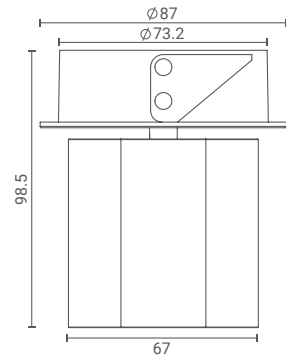

# Magnus 2x

Semi Recessed Downlight (Wide)

Introducing ceiling- semi recessed downlight that highlight the desired subject or place and provide optimum illumination by being nondescript.

The simplicity of its form provides smooth integration in architectural features.

## Product Specs :

Model name :	Magnus 2x Semi Recessed Wide
Weight:	
Certificate Available:	Self Declaration Certificates
Colors Available:	Metallic Silver / Black / White
System Lumen:	887 lm
System Wattage:	10 W
DC Current:	350 mA
Efficacy:	92 lm/W
CCT(K) :	5700K
CRI:	> 90
Bining:	≤3SDCM
Lifetime:	L80/B10 (>50,000hrs@Ta-30°C)
Beam Angle:	83°
IP Rating:	IP20
UGR:	<30