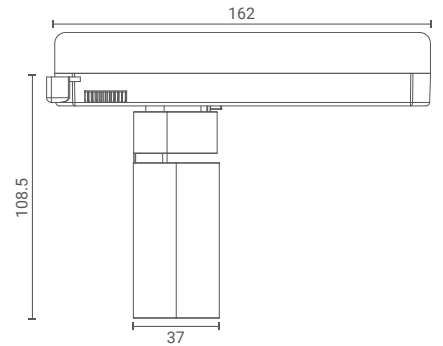

Magnus 4x Linear ACDC

Track Spot (Medium)

Introducing track mounted spotlight that highlight the desired subject or place and provide optimum illumination by being nondescript.

The simplicity of its form provides smooth integration in architectural features.

Product Specs :

Model name :	Magnus 4x Linear ACDC Track Spot Medium
Weight:	
Certificate Available:	Self Declaration Certificates
Colors Available:	Metallic Silver / Black / White
System Lumen:	1638 lm
System Wattage:	19 W
DC Current:	700 mA
Efficacy:	87 lm/W
CCT(K) :	5700K
CRI:	> 90
Bining:	≤3SDCM
Lifetime:	L80/B10 (>50,000hrs@Ta-30°C)
Beam Angle:	53°
IP Rating:	IP20
UGR:	<15