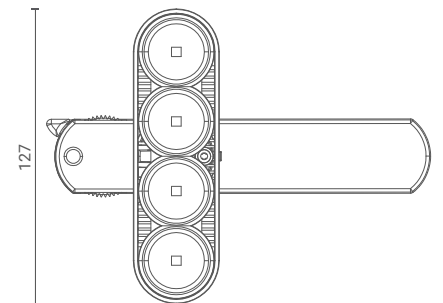

Magnus 4x Linear ACDC

Track Spot (Medium)

Introducing track mounted spotlight that highlight the desired subject or place and provide optimum illumination by being nondescript.

The simplicity of its form provides smooth integration in architectural features.

Product Specs :

Model name :	Magnus 4x Linear ACDC Track Spot Medium
Weight:	
Certificate Available:	Self Declaration Certificates
Colors Available:	Metallic Silver / Black / White
System Lumen:	1638 lm
System Wattage:	19 W
DC Current:	700 mA
Efficacy:	87 lm/W
CCT(K) :	5700K
CRI:	> 90
Bining:	≤3SDCM
Lifetime:	L80/B10 (>50,000hrs@Ta-30°C)
Beam Angle:	53°
IP Rating:	IP20
UGR:	<15