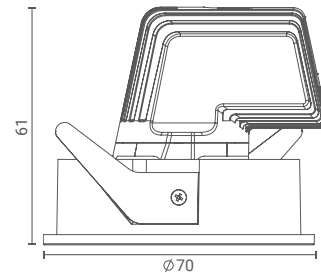

## Recessed Downlight (Wide)

Introducing ceiling- recessed downlight that highlight the desired subject or place and provide optimum illumination by being nondescript.

The simplicity of its form provides smooth integration in architectural features.

### Product Specs :

Model name :	Oculus Recessed Wide
Weight:	150gm
Certificate Available:	Self Declaration Certificates
Colors Available:	Black / White
System Lumen:	505 lm
System Wattage:	11 W
DC Current:	700 mA
Efficacy:	48 lm/W
CCT(K) :	4000K
CRI:	> 90
Bining:	≤3SDCM
Lifetime:	L80/B10 (>50,000hrs@Ta-30°C)
Beam Angle:	60°
IP Rating:	IP20
UGR:	<31
Efficiency:	75%