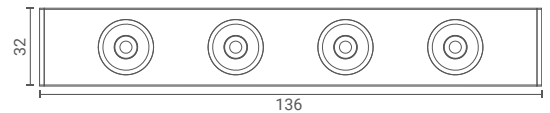

# Perdu 4x

Trimless Downlight 10mm (Narrow)

Introducing ceiling- trimless Downlight that highlight the desired subject or place and provide optimum illumination by being nondescript.

The simplicity of its form provides smooth integration in architectural features.

## Product Specs :

Model name :	Perdu 4x Trimless Downlight 10mm Narrow
Weight:	180gm
Certificate Available:	Self Declaration Certificates
Colors Available:	Black / White
System Lumen:	748 lm
System Wattage:	14 W
DC Current:	500 mA
Efficacy:	55 lm/W
CCT(K) :	5700K
CRI:	> 90
Bining:	≤3SDCM
Lifetime:	L80/B10 (>50,000hrs@Ta-30°C)
Beam Angle:	31°
IP Rating:	IP20
UGR:	<9
Efficiency:	>75%