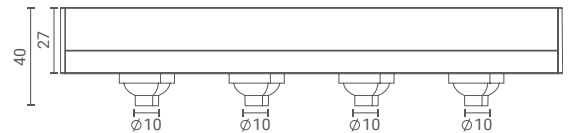

# Perdu 4x

Trimless Downlight 10mm (Narrow)

Introducing ceiling- trimless Downlight that highlight the desired subject or place and provide optimum illumination by being nondescript.

The simplicity of its form provides smooth integration in architectural features.

## Product Specs :

Model name :	Perdu 4x Trimless Downlight 10mm Narrow
Weight:	180gm
Certificate Available:	Self Declaration Certificates
Colors Available:	Black / White
System Lumen:	748 lm
System Wattage:	14 W
DC Current:	500 mA
Efficacy:	55 lm/W
CCT(K) :	5700K
CRI:	> 90
Bining:	≤3SDCM
Lifetime:	L80/B10 (>50,000hrs@Ta-30°C)
Beam Angle:	31°
IP Rating:	IP20
UGR:	<9
Efficiency:	>75%