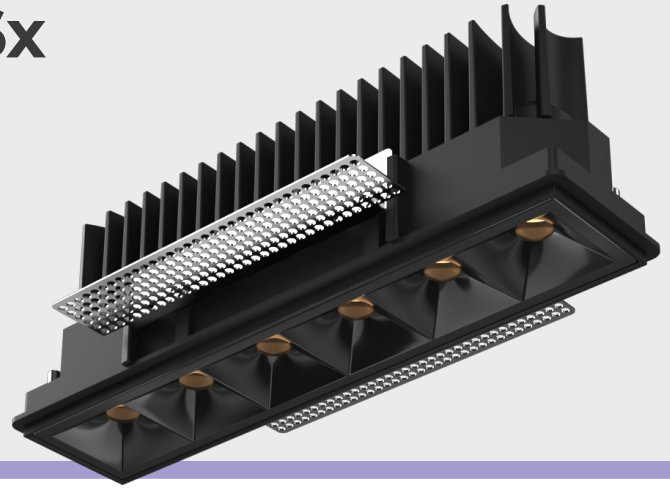

Zona Facia Linear 6x

Trimless Downlight (Wide)

Introducing ceiling- trimless Downlight that highlight the desired subject or place and provide optimum illumination by being nondescript.

The simplicity of its form provides smooth integration in architectural features.

Product Specs :

Model name :	Zona Facia Linear 6x Trimless Wide
Weight:	
Certificate Available:	Self Declaration Certificates
Colors Available:	Black / White
System Lumen:	1379 lm
System Wattage:	22 W
DC Current:	600 mA
Efficacy:	62 lm/W
CCT(K) :	2700K
CRI:	> 90
Bining:	≤3SDCM
Lifetime:	L80/B10 (>50,000hrs@Ta-30°C)
Beam Angle:	49°
IP Rating:	IP20
UGR:	<20
Efficiency:	>75%