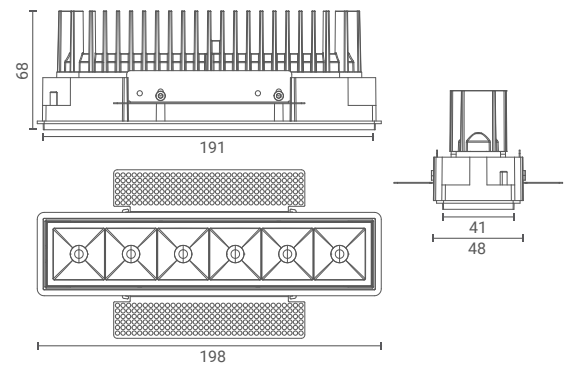

Zona Facia Linear 6x

Trimless Downlight (Wide)

Introducing ceiling- trimless Downlight that highlight the desired subject or place and provide optimum illumination by being nondescript.

The simplicity of its form provides smooth integration in architectural features.

Product Specs :

Model name :	Zona Facia Linear 6x Trimless Wide
Weight:	
Certificate Available:	Self Declaration Certificates
Colors Available:	Black / White
System Lumen:	1379 lm
System Wattage:	22 W
DC Current:	600 mA
Efficacy:	62 lm/W
CCT(K) :	2700K
CRI:	> 90
Bining:	≤3SDCM
Lifetime:	L80/B10 (>50,000hrs@Ta-30°C)
Beam Angle:	49°
IP Rating:	IP20
UGR:	<20
Efficiency:	>75%