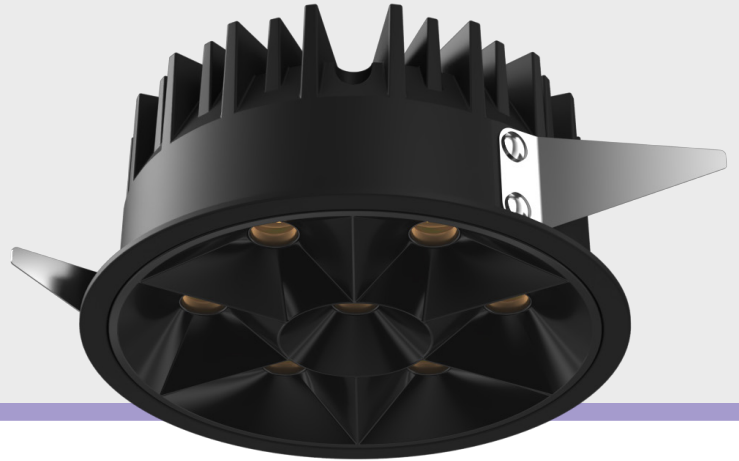

Zona Round Perdu 7x

Recessed Downlight (Wide)

Introducing ceiling-recessed downlight that highlight the desired subject or place and provide optimum illumination by being nondescript.

The simplicity of its form provides smooth integration in architectural features.

Product Specs :

Model name :	Zona Round Perdu 7x Recessed Wide
Weight:	
Certificate Available:	Self Declaration Certificates
Colors Available:	Black / White
System Lumen:	1398 lm
System Wattage:	22 W
DC Current:	600 mA
Efficacy:	63 lm/W
CCT(K) :	2700K
CRI:	> 90
Bining:	≤3SDCM
Lifetime:	L80/B10 (>50,000hrs@Ta-30°C)
Beam Angle:	52°
IP Rating:	IP20
UGR:	<17
Efficiency:	>75%