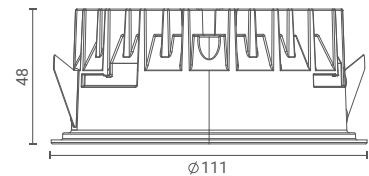

Zona Round Perdu 7x

Recessed Downlight (Wide)

Introducing ceiling-recessed downlight that highlight the desired subject or place and provide optimum illumination by being nondescript.

The simplicity of its form provides smooth integration in architectural features.

Product Specs :

Model name :	Zona Round Perdu 7x Recessed Wide
Weight:	
Certificate Available:	Self Declaration Certificates
Colors Available:	Black / White
System Lumen:	1398 lm
System Wattage:	22 W
DC Current:	600 mA
Efficacy:	63 lm/W
CCT(K) :	2700K
CRI:	> 90
Bining:	≤3SDCM
Lifetime:	L80/B10 (>50,000hrs@Ta-30°C)
Beam Angle:	52°
IP Rating:	IP20
UGR:	<17
Efficiency:	>75%