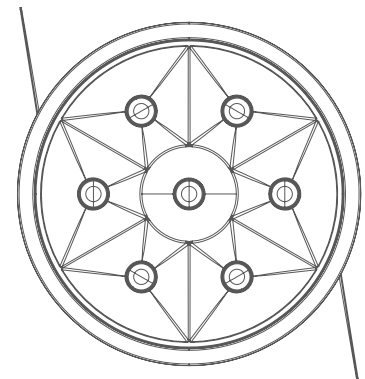

Zona Round Perdu 7x

Recessed Downlight (Wide)

Introducing ceiling-recessed downlight that highlight the desired subject or place and provide optimum illumination by being nondescript.

The simplicity of its form provides smooth integration in architectural features.

Product Specs :

Model name :	Zona Round Perdu 7x Recessed Wide
Weight:	
Certificate Available:	Self Declaration Certificates
Colors Available:	Black / White
System Lumen:	1398 lm
System Wattage:	22 W
DC Current:	600 mA
Efficacy:	63 lm/W
CCT(K) :	2700K
CRI:	> 90
Bining:	≤3SDCM
Lifetime:	L80/B10 (>50,000hrs@Ta-30°C)
Beam Angle:	52°
IP Rating:	IP20
UGR:	<17
Efficiency:	>75%