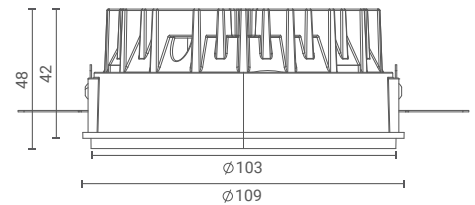

Zona Round Perdu 7x

Trimless Downlight (Wide)

Introducing ceiling- trimless Downlight that highlight the desired subject or place and provide optimum illumination by being nondescript.

The simplicity of its form provides smooth integration in architectural features.

Product Specs :

Model name :	Zona Round Perdu 7x Trimless Wide
Weight:	
Certificate Available:	Self Declaration Certificates
Colors Available:	Black / White
System Lumen:	1398 lm
System Wattage:	22 W
DC Current:	600 mA
Efficacy:	63 lm/W
CCT(K) :	2700K
CRI:	> 90
Bining:	≤3SDCM
Lifetime:	L80/B10 (>50,000hrs@Ta-30°C)
Beam Angle:	52°
IP Rating:	IP20
UGR:	<17
Efficiency:	>75%